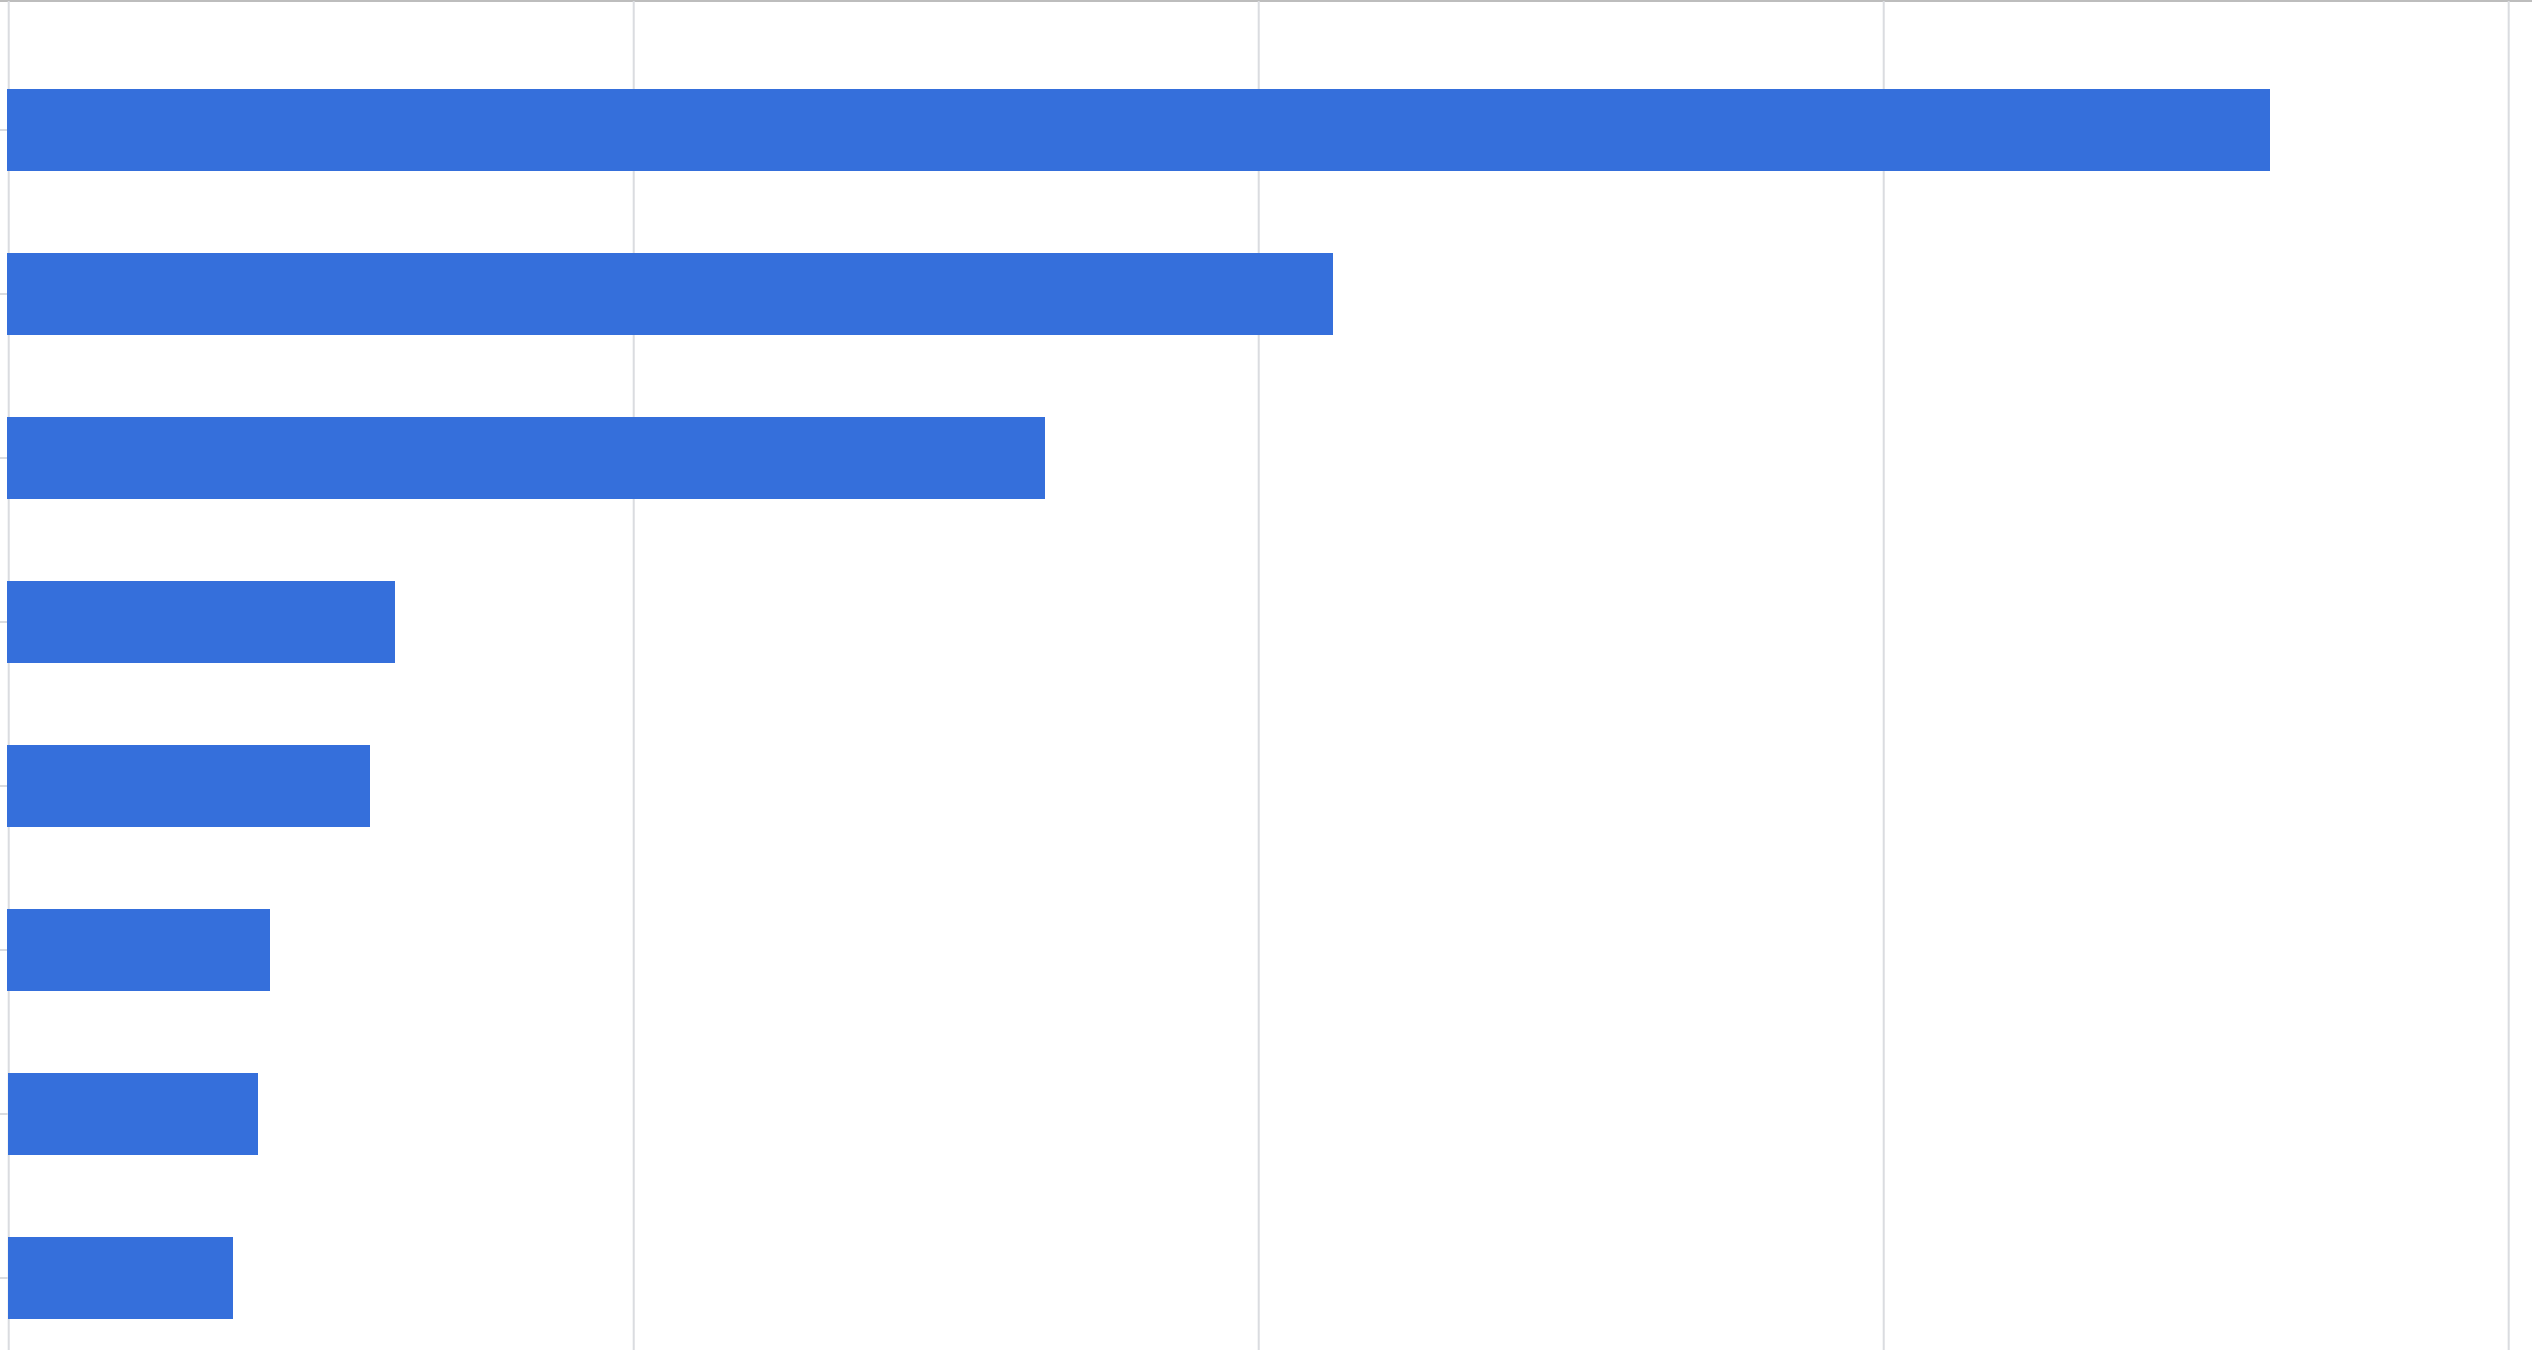

Date

Jan 29, 2023 – Feb 27, 2023

A

W

Countries

□

C

U

□

□

All Users

Active users

United States

Greece

United Kingdom

Germany

Australia

China

France

Cyprus

Date

Jan 29, 2023 – Feb 27, 2023

A

W

(not set)

Athens

London

New York

Sydney

San Antonio

Paris

Thessaloniki