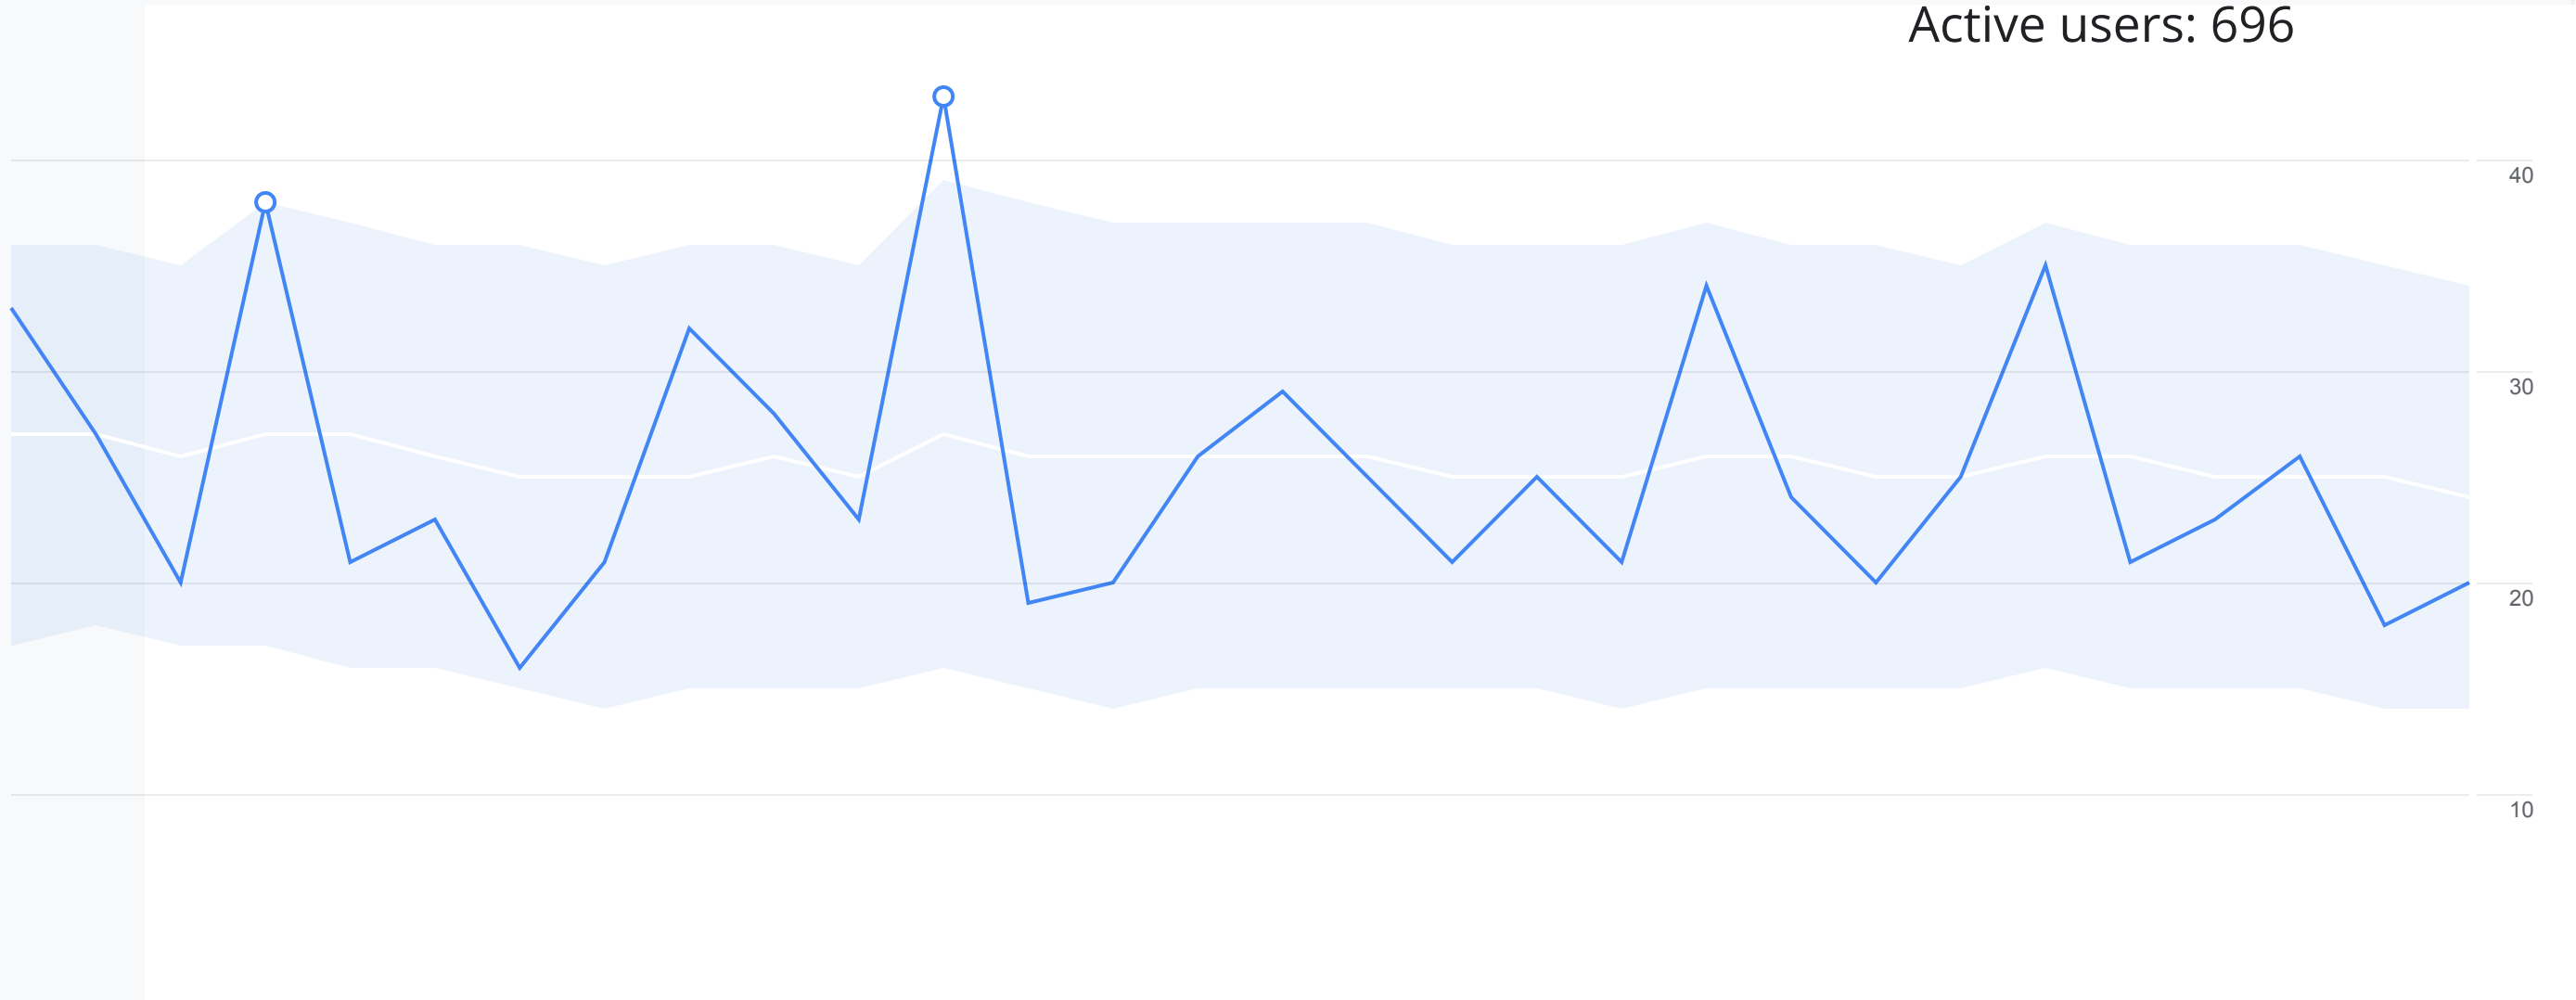

Date

Jan 29, 2023 – Feb 27, 2023

Active users

W

C

C

U

All Users

Active users

50

Active users: 696

29 Jan 31 01 Feb 03 05 07 09 11 13 15 17 19 21 23 25 27 0

- Anomalies
- Expected value
- All Users

Date

Jan 29, 2023 – Feb 27, 2023

A